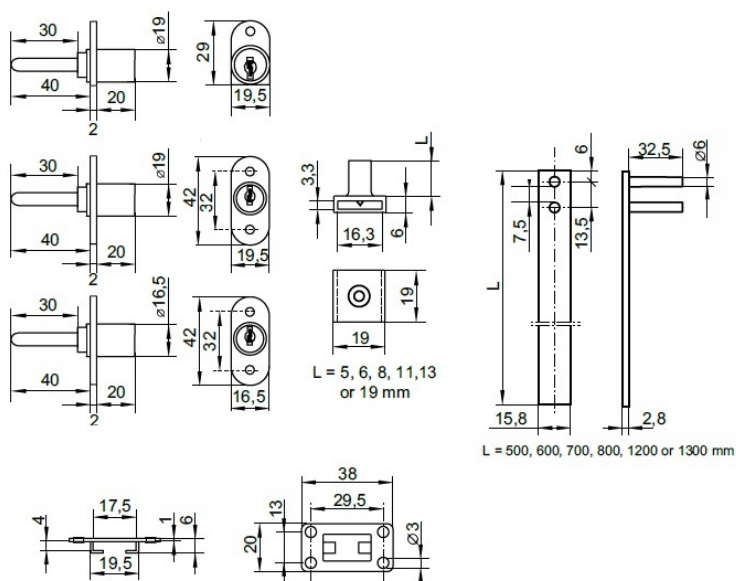

PRODUCT SHEET

Description:

Cent. Lock 1018/500mm, $\varnothing 19 \times 20$ mm, 40mm Tail, NPL, HCK SISO, 8 Pegs, Complete W/1x500mm Locking Bar, 2 x Metal Bar Guides &, 3x8mm Adjustable Pegs

Item number:

14.03.104-0

Units	Box	Carton	HS Code	Barcode
Pcs.	24	120	8301300000	
				5704866034708

SISO A/S

Mileparken 11
DK-2740 Skovlunde
Denmark
VAT: DK 24786013

Phone +45 45 830 900

www.siso.dk
siso@siso.dk

Danske Bank
Nytorv Branch
Copenhagen
SWIFT: DABADKKK

Account no.
4180 3112 112936
IBAN Account
DK7230003112112936