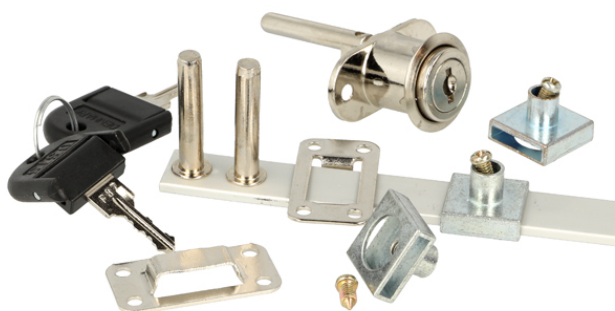

PRODUCT SHEET

Description:

Cent. Lock 1018/500mm, $\varnothing 19 \times 20$ mm, 40mm Tail, NPL, HCK SISO, 8 Pegs, Complete W/1x500mm Locking Bar, 2 x Metal Bar Guides &, 3x8mm Adjustable Pegs

Item number:

14.03.104-0

Units	Box	Carton	HS Code	Barcode
Pcs.	24	120	8301300000	
				5704866034708

SISO A/S

Mileparken 11
DK-2740 Skovlunde
Denmark
VAT: DK 24786013

Phone +45 45 830 900

www.siso.dk
siso@siso.dk

Danske Bank
Nytorv Branch
Copenhagen
SWIFT: DABADKKK

Account no.
4180 3112 112936
IBAN Account
DK7230003112112936